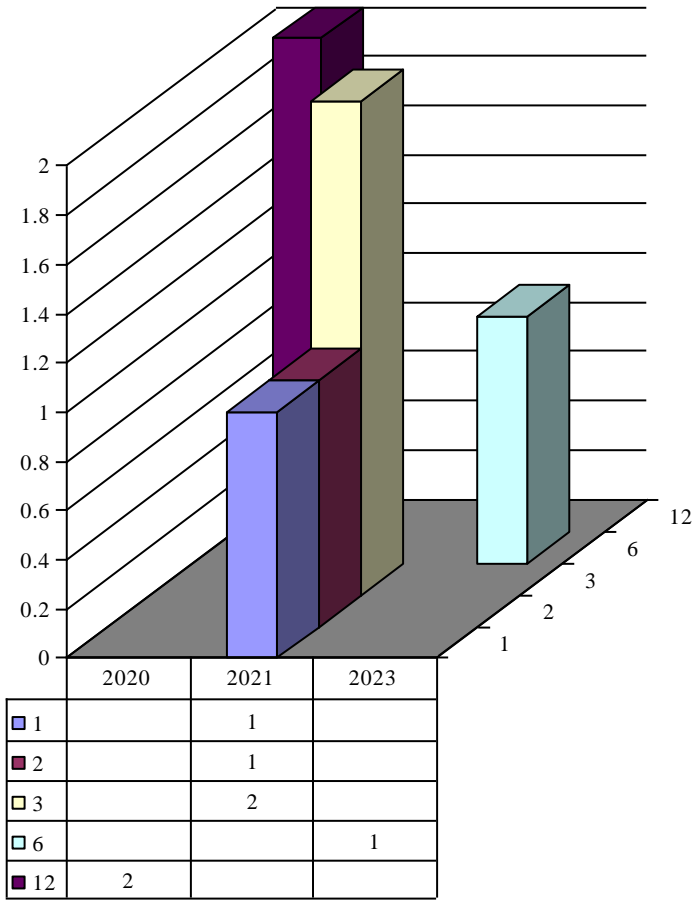

**Archdiocese of St. Louis
The Reclamation Center
Web Statistics Item Request Organization Type**

Organization Type Chapel

Year	Month	Organization Type	Count
2022	6	Chapel	1

Organization Type Convent

Year	Month	Organization Type	Count
2023	5	Convent	1

Organization Type Parish

Year	Month	Organization Type	Count
2020	12	Parish	2
2021	1	Parish	1
2021	2	Parish	1
2021	3	Parish	2
2023	6	Parish	1

Organization Type Retreat Centers

Year	Month	Organization Type	Count
2021	10	Retreat Centers	1