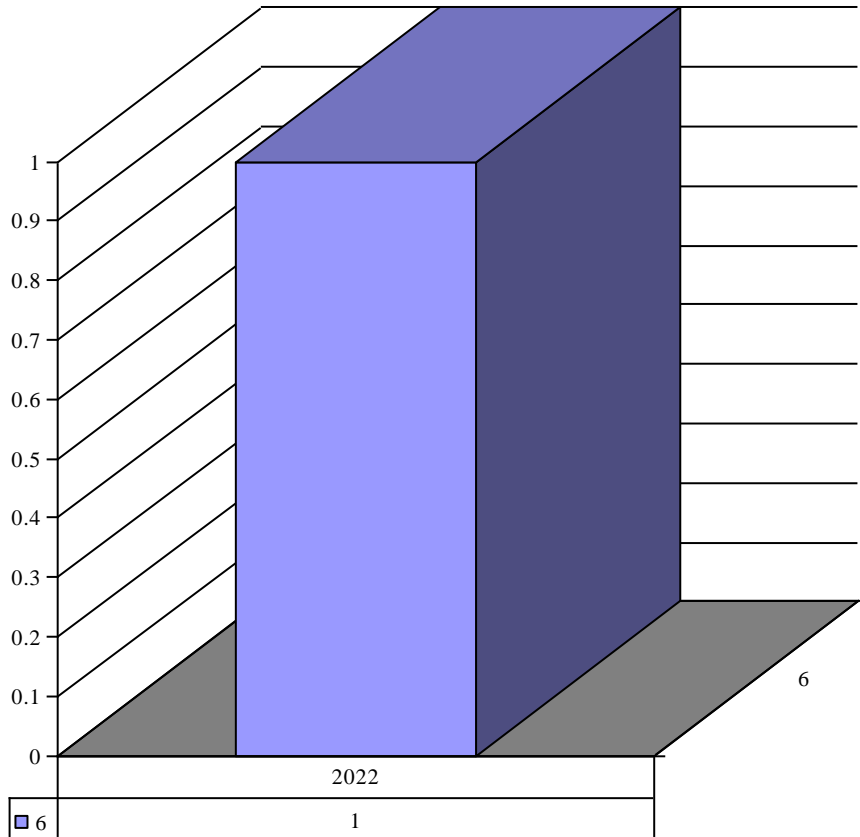

**Archdiocese of St. Louis
The Reclamation Center
Web Statistics Item Request Organization Type**

Organization Type Chapel

Year	Month	Organization Type	Count
2022	6	Chapel	1

Organization Type Convent

Year	Month	Organization Type	Count
2023	5	Convent	1

Organization Type Parish

Year	Month	Organization Type	Count
2020	12	Parish	2
2021	1	Parish	1
2021	2	Parish	1
2021	3	Parish	2
2023	6	Parish	1

Organization Type Retreat Centers

Year	Month	Organization Type	Count
2021	10	Retreat Centers	1