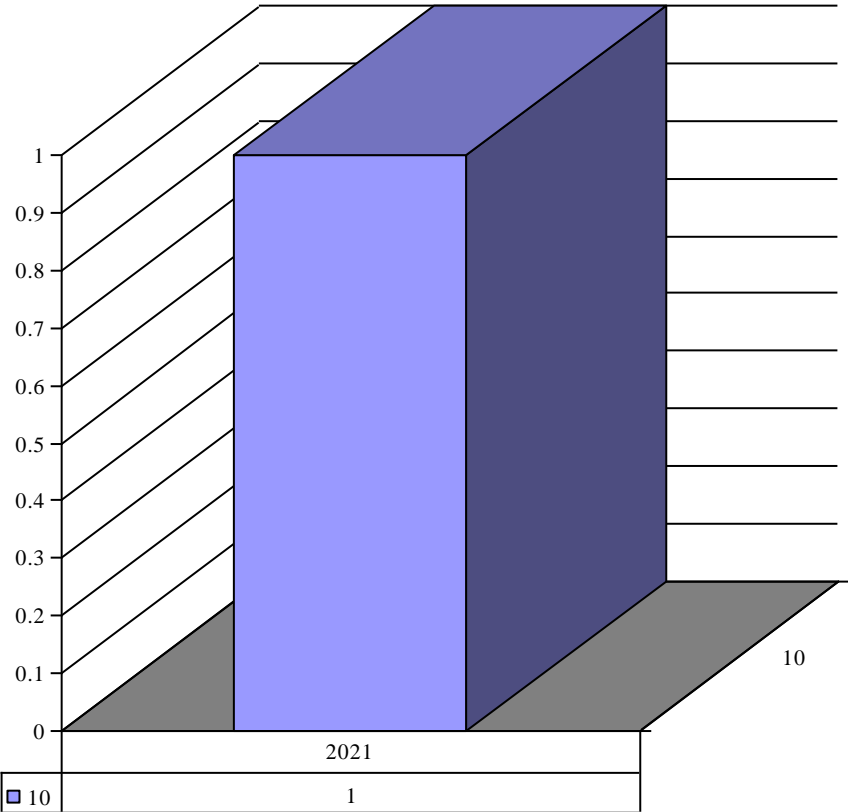

**Archdiocese of St. Louis
The Reclamation Center
Web Statistics Item Request Organization Type**

Organization Type Chapel

Year	Month	Organization Type	Count
2022	6	Chapel	1

Organization Type Convent

Year	Month	Organization Type	Count
2023	5	Convent	1

Organization Type Parish

Year	Month	Organization Type	Count
2020	12	Parish	2
2021	1	Parish	1
2021	2	Parish	1
2021	3	Parish	2
2023	6	Parish	1

Organization Type Retreat Centers

Year	Month	Organization Type	Count
2021	10	Retreat Centers	1