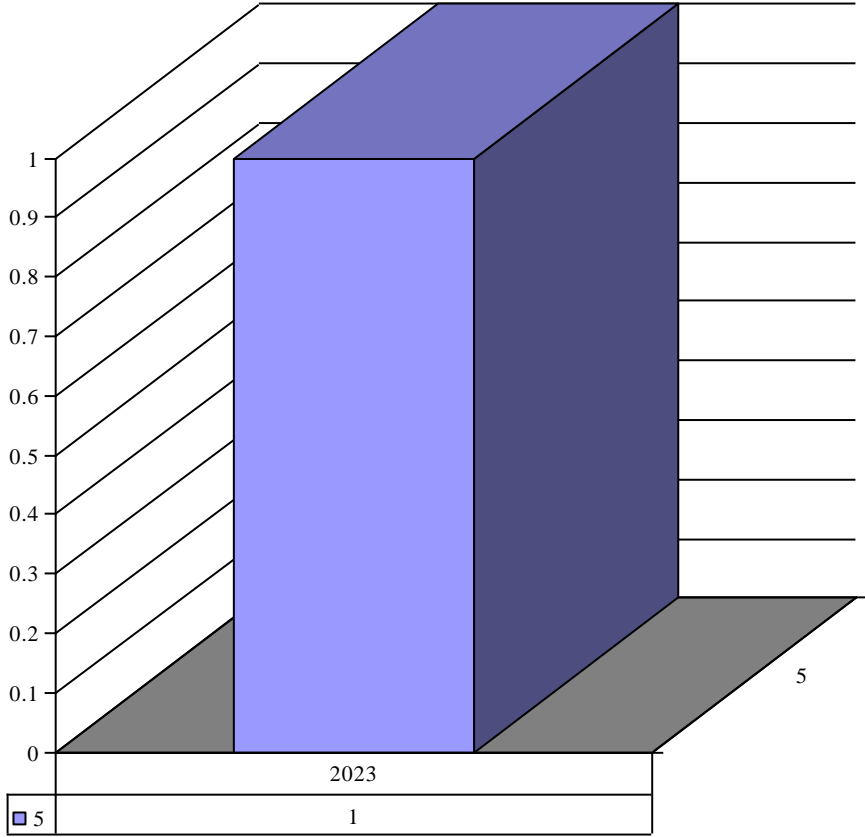

**Archdiocese of St. Louis
The Reclamation Center
Web Statistics Item Request Organization Type**

Organization Type Chapel

Year	Month	Organization Type	Count
2022	6	Chapel	1

Organization Type Convent

Year	Month	Organization Type	Count
2023	5	Convent	1

Organization Type Parish

Year	Month	Organization Type	Count
2020	12	Parish	2
2021	1	Parish	1
2021	2	Parish	1
2021	3	Parish	2
2023	6	Parish	1

Organization Type Retreat Centers

Year	Month	Organization Type	Count
2021	10	Retreat Centers	1